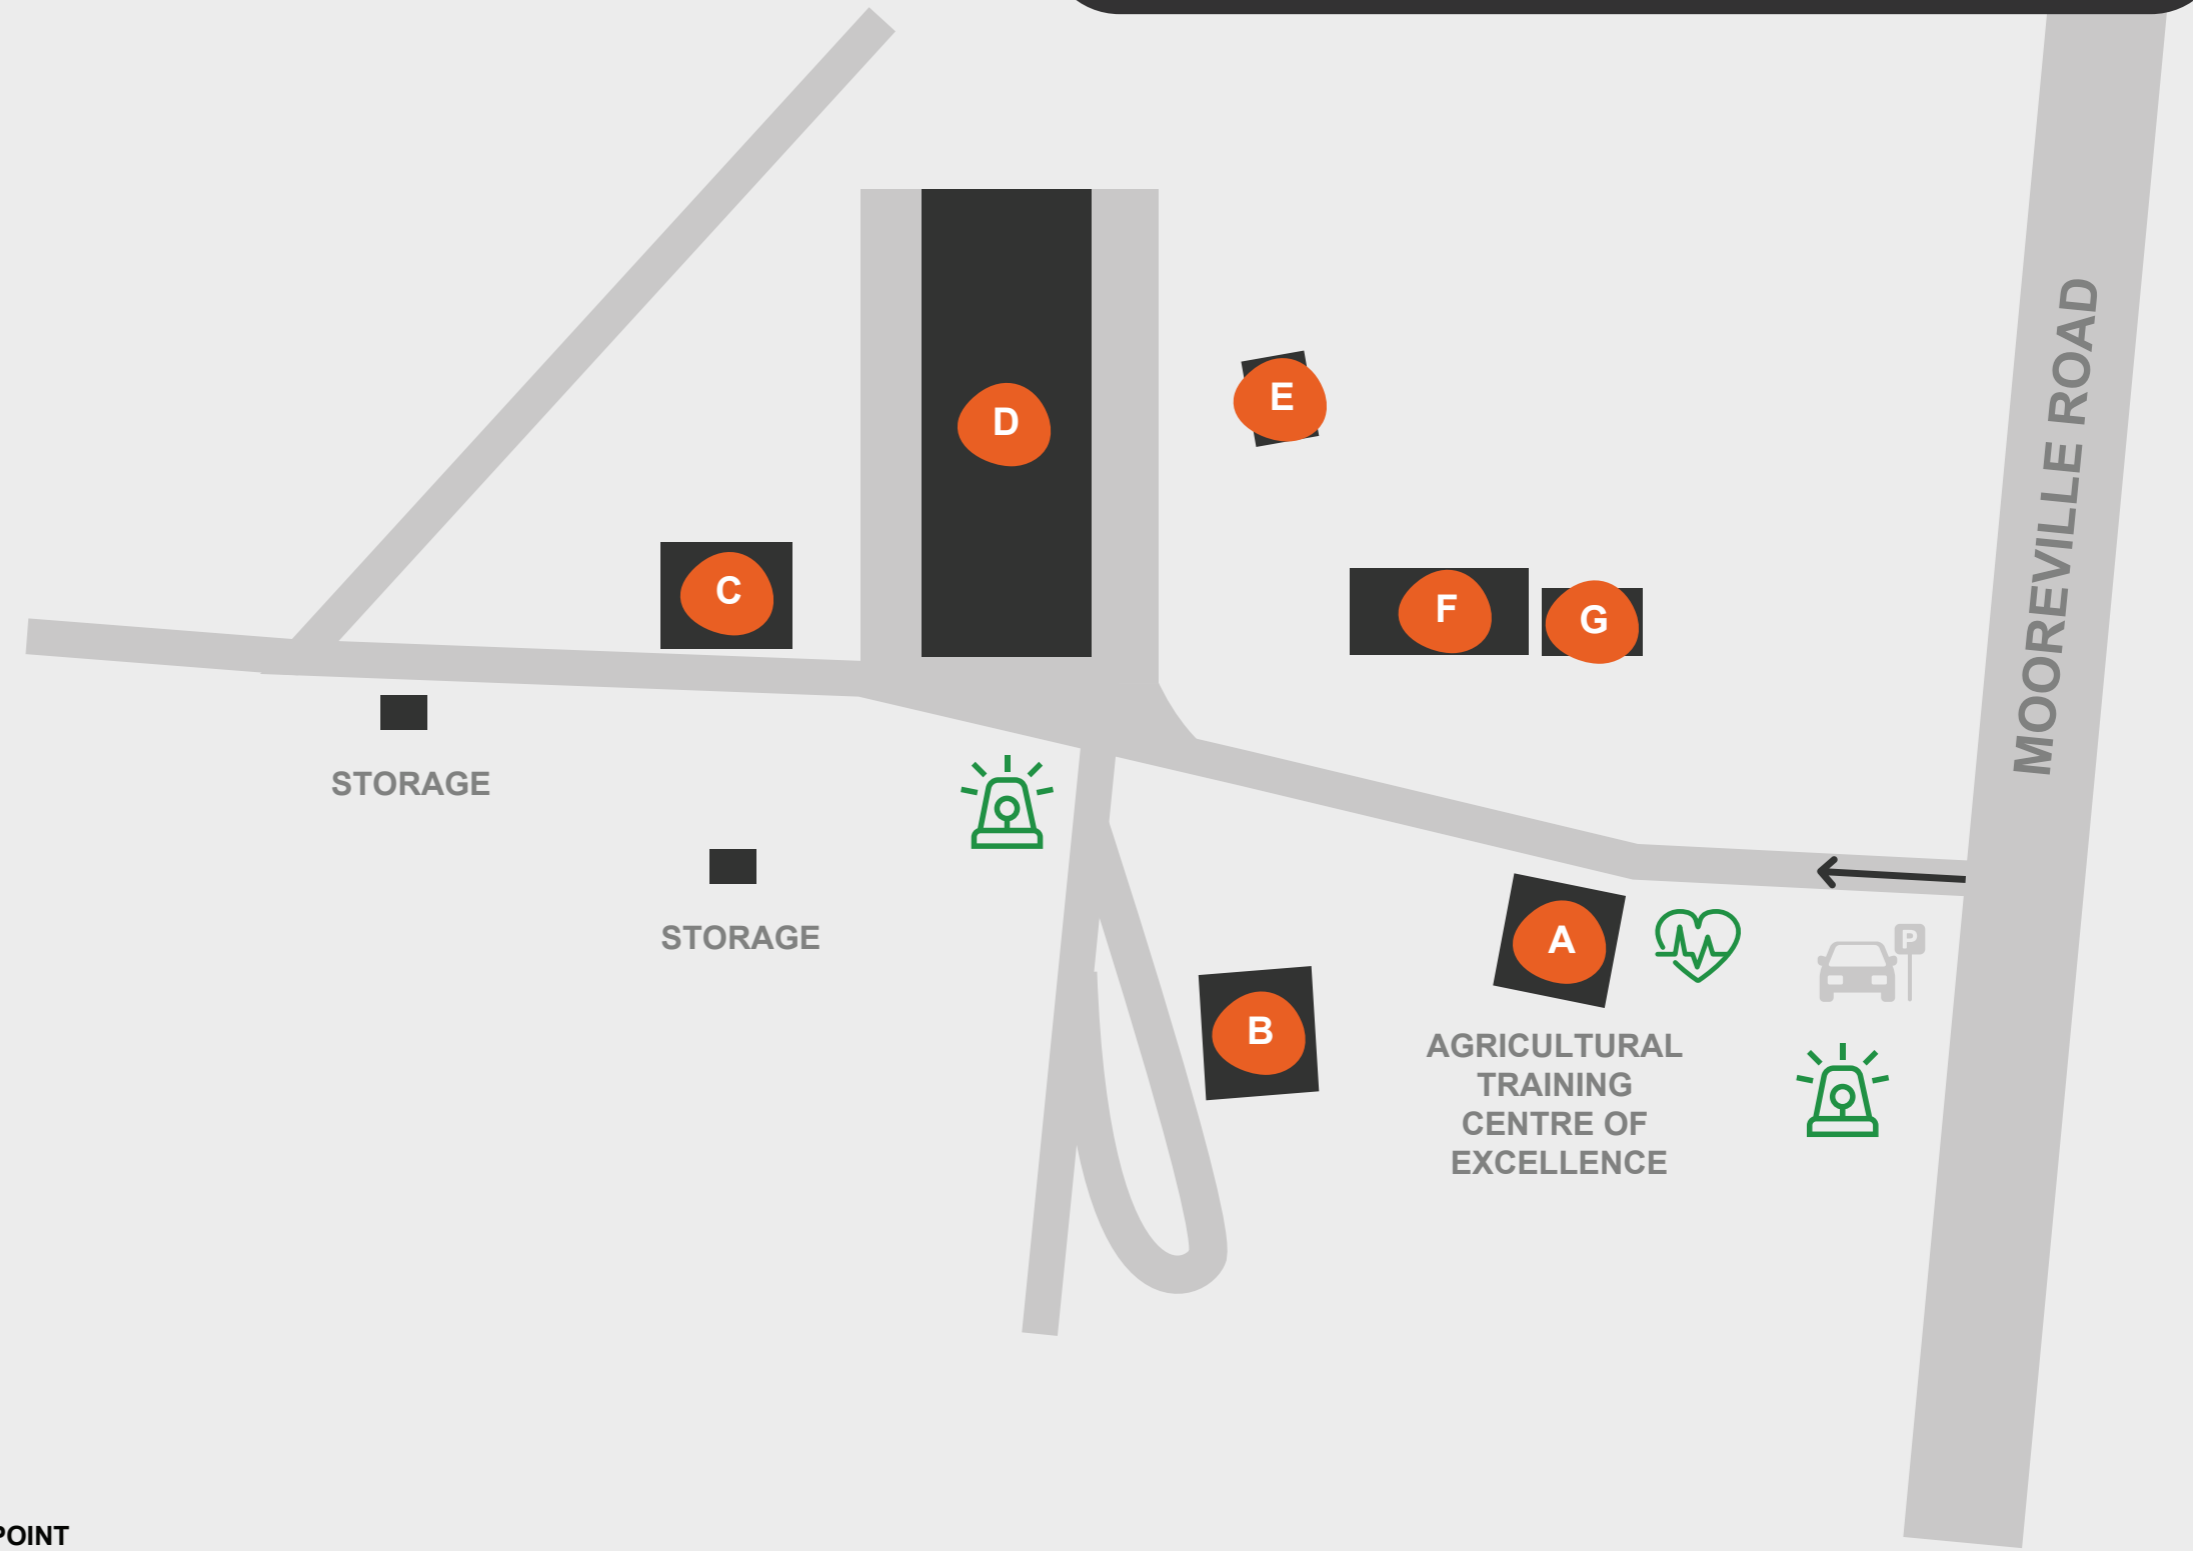

# FREER FARM TRAINING FACILITY

182-206 Mooreville Road, Burnie Tasmania 7320

- A** Agricultural Training Centre of Excellence
- B** Farm residence
- C** Shearing shed
- D** Training shed
- E** Storage
- F** Training shed
- G** Classroom

- PARKING
- ACCESSIBLE PARKING
- EVACUATION POINT
- ENTRY POINT
- TRAFFIC DIRECTION
- AED